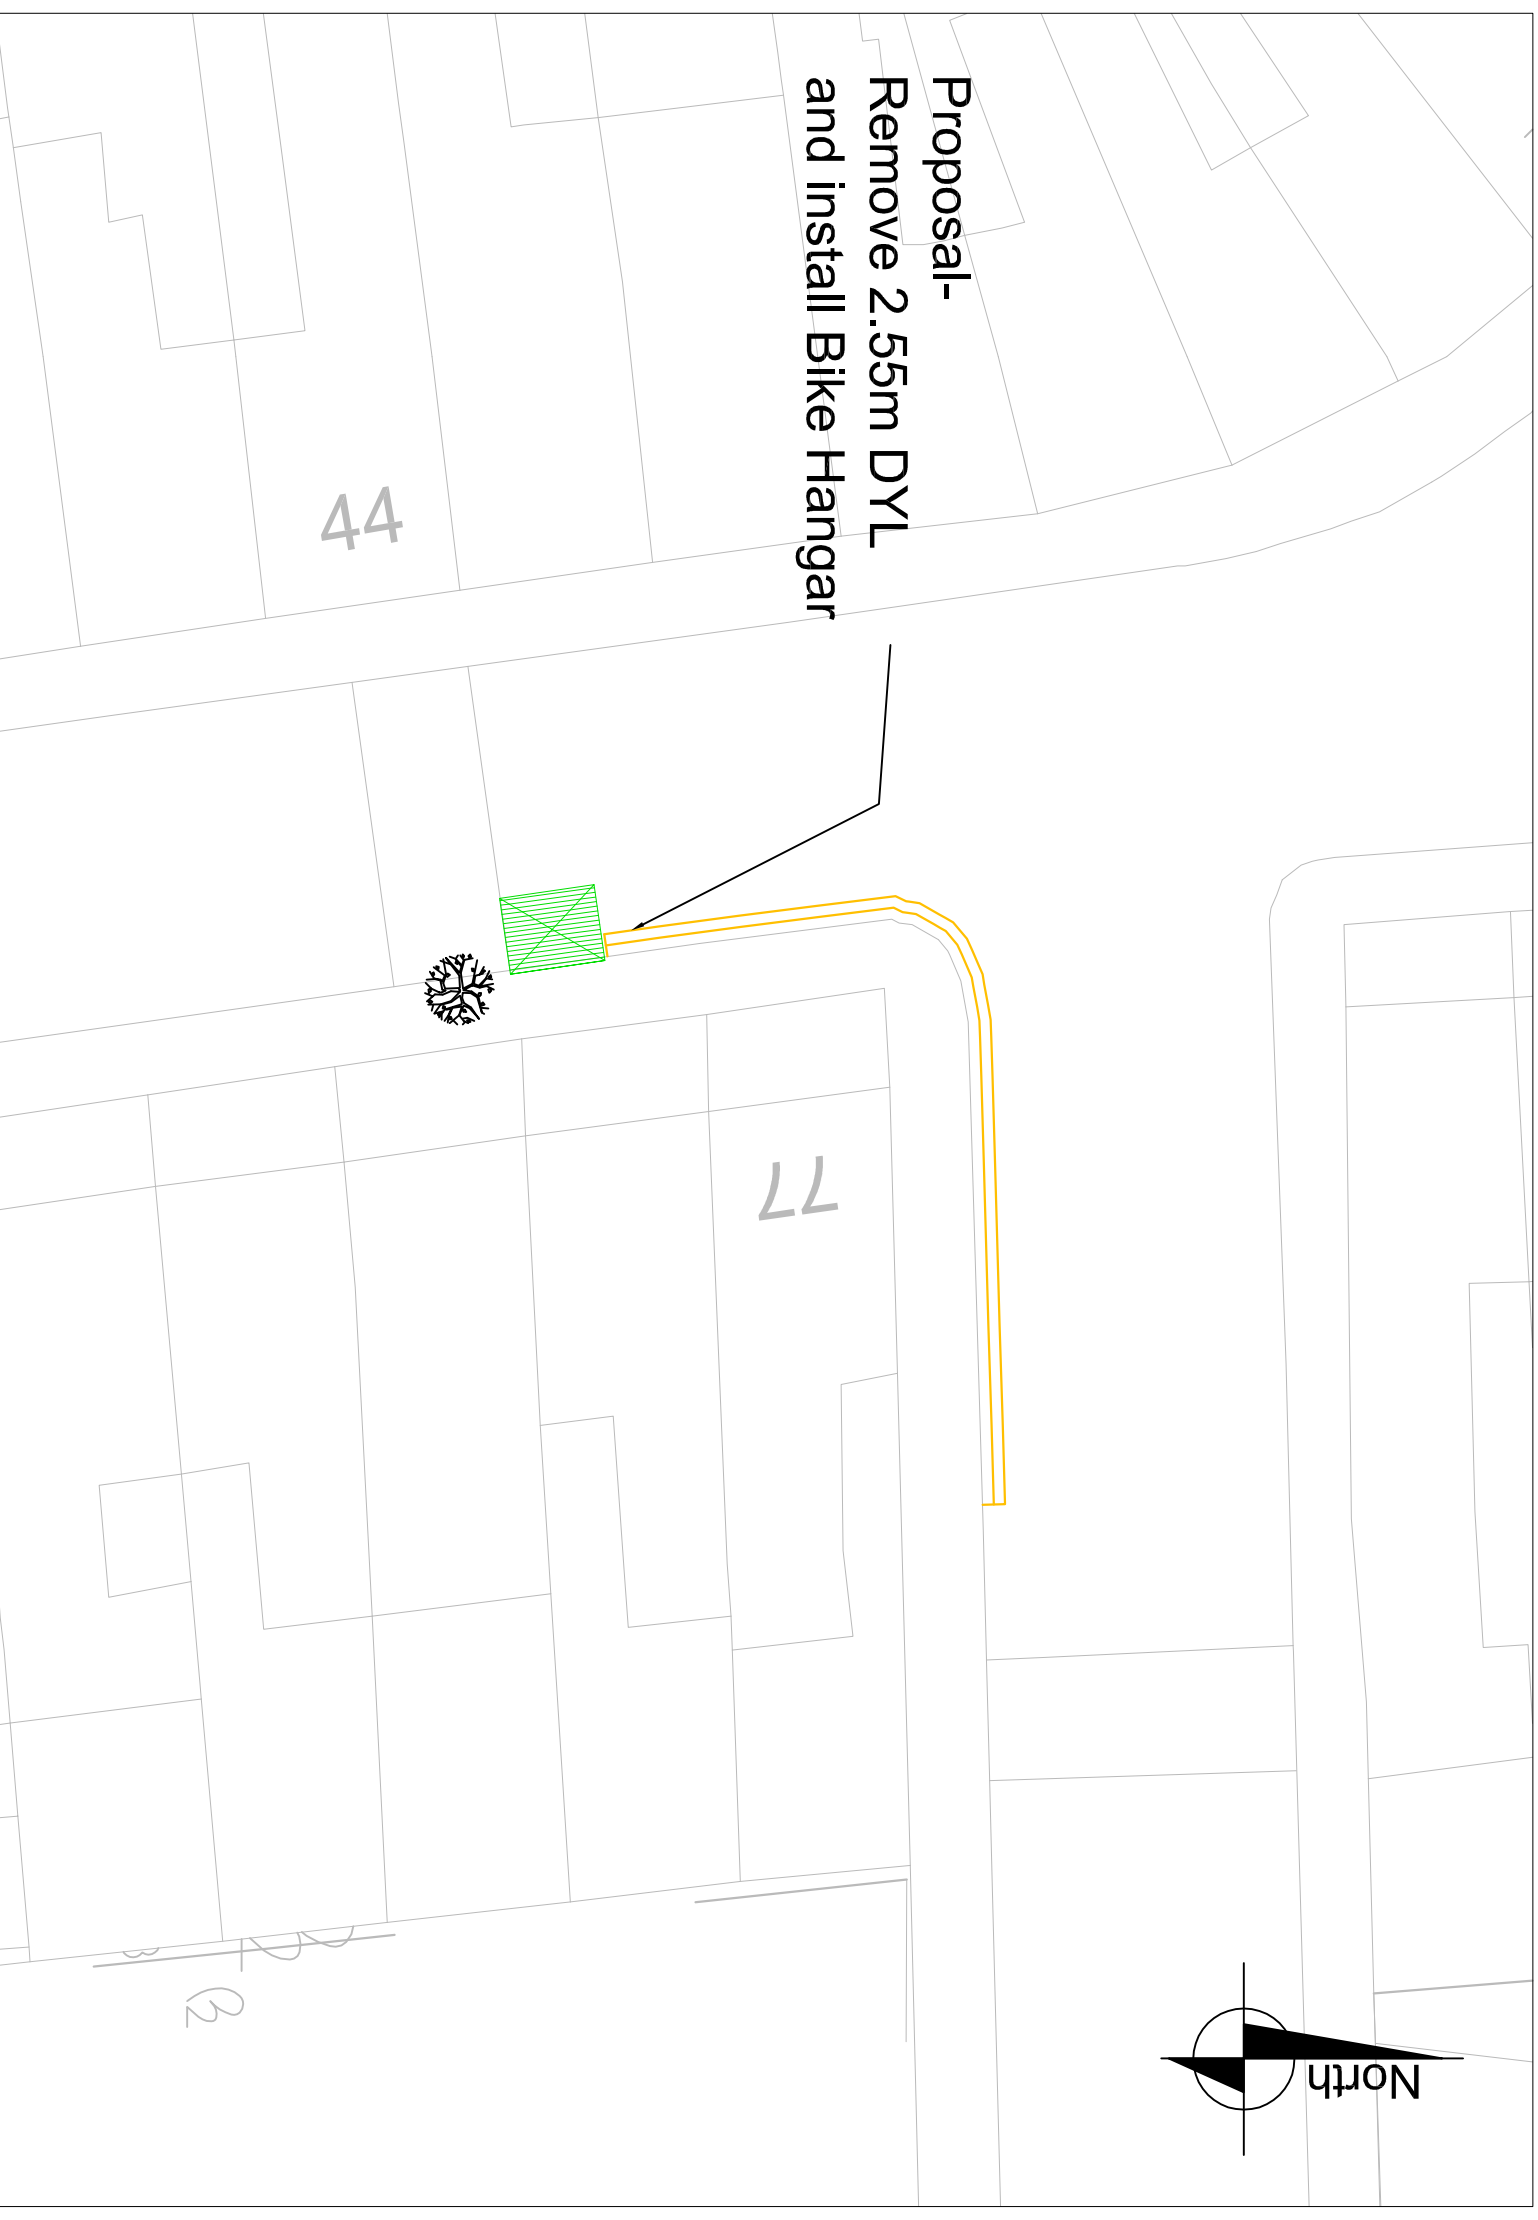

**Key**

Proposed Bike Hangar

Proposed double yellow lines

Existing parking bay

Lighting column

Existing Tree

Rev	Date	Description	Drm	Chk	App

Project  
**18/19 Devolved Highways**  
 Drawing Title  
**Ivanhoe Road - Proposed Cycle Hangar**

Community council Camberwell		Date May 18		Scale 1:200		Drm TA		Rev AS		App RW	
Ward(s) Champion Hill		Drawing number DHB - 107737 - Ivanhoe Road		Status							

**Highways Division**  
 Transport projects  
 Minor Works  
 Environment and Social  
 Regeneration  
 Floor 3, Hub 2  
 160 Tootley Street  
 PO Box 64529  
 London SE11P 5LX

© Crown copyright and database rights 2014 Ordnance Survey (0100019252)